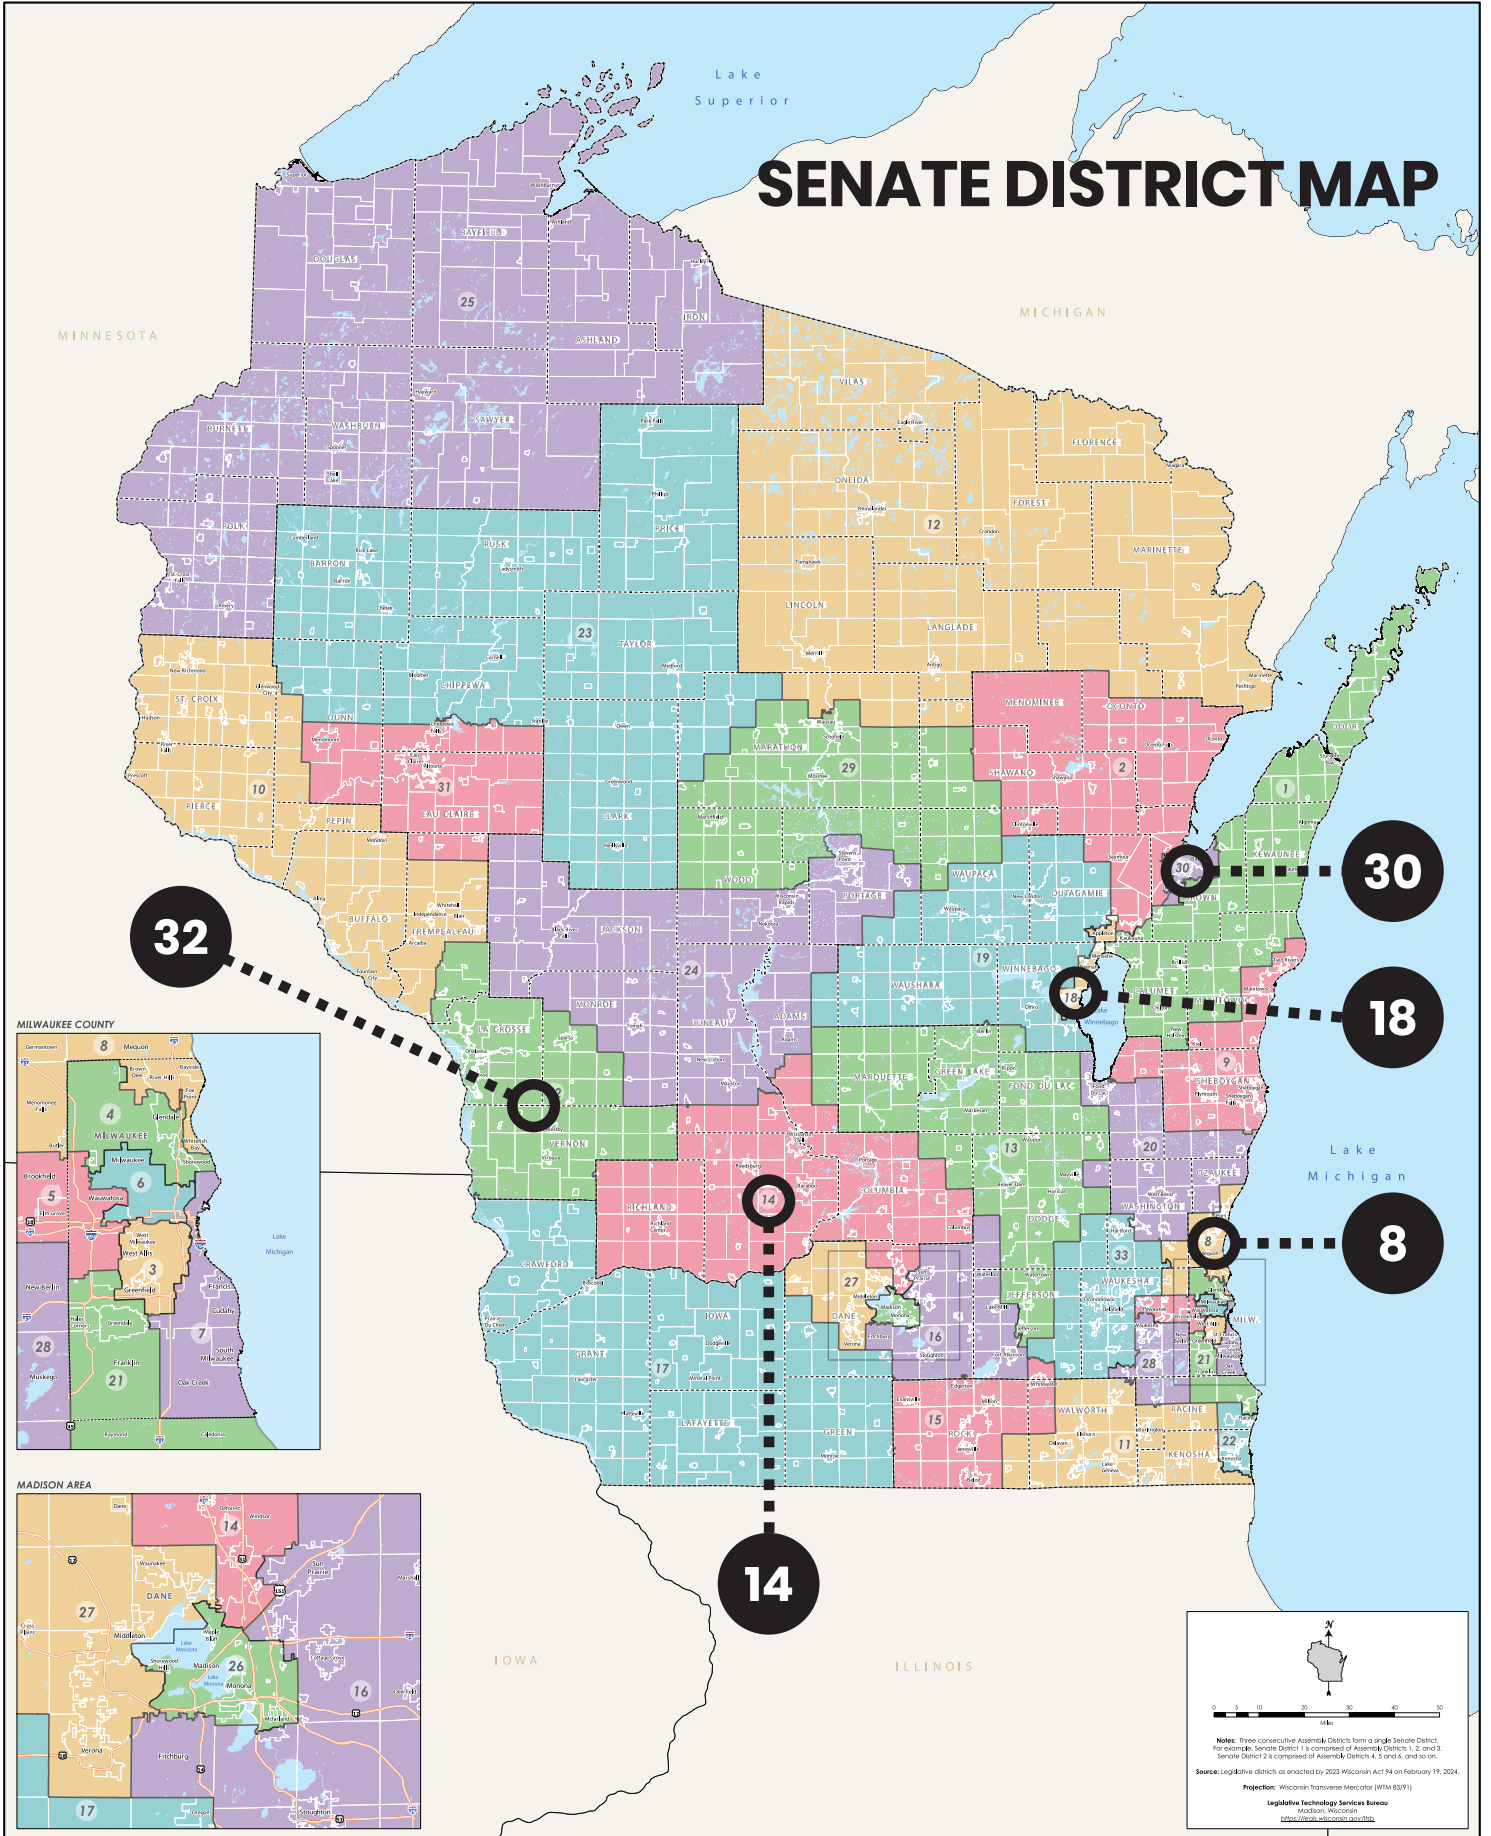

# SENATE DISTRICT MAP

Notes: Three consecutive Assembly Districts form a single Senate District. For example, Senate District 18 is composed of Assembly Districts 4, 5, and 6. Senate District 32 is composed of Assembly Districts 4, 5, and 6.

Source: Legislative districts as enacted by 2023 Wisconsin Act 19 on February 19, 2024.

Projection: Wisconsin Transverse Mercator (WTM 83/91)  
 Legislative Technology Services Bureau  
 Madison, Wisconsin  
[www.ltsb.wisconsin.gov](http://www.ltsb.wisconsin.gov)